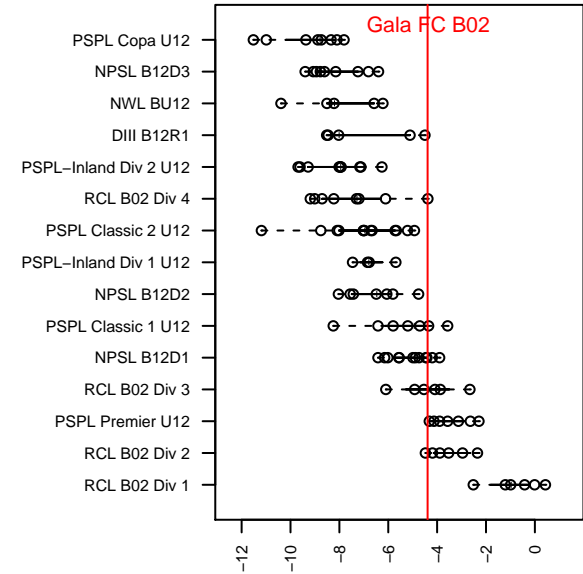

**attack and defense rating
relative to others at age
and all opponents in last 13 months**